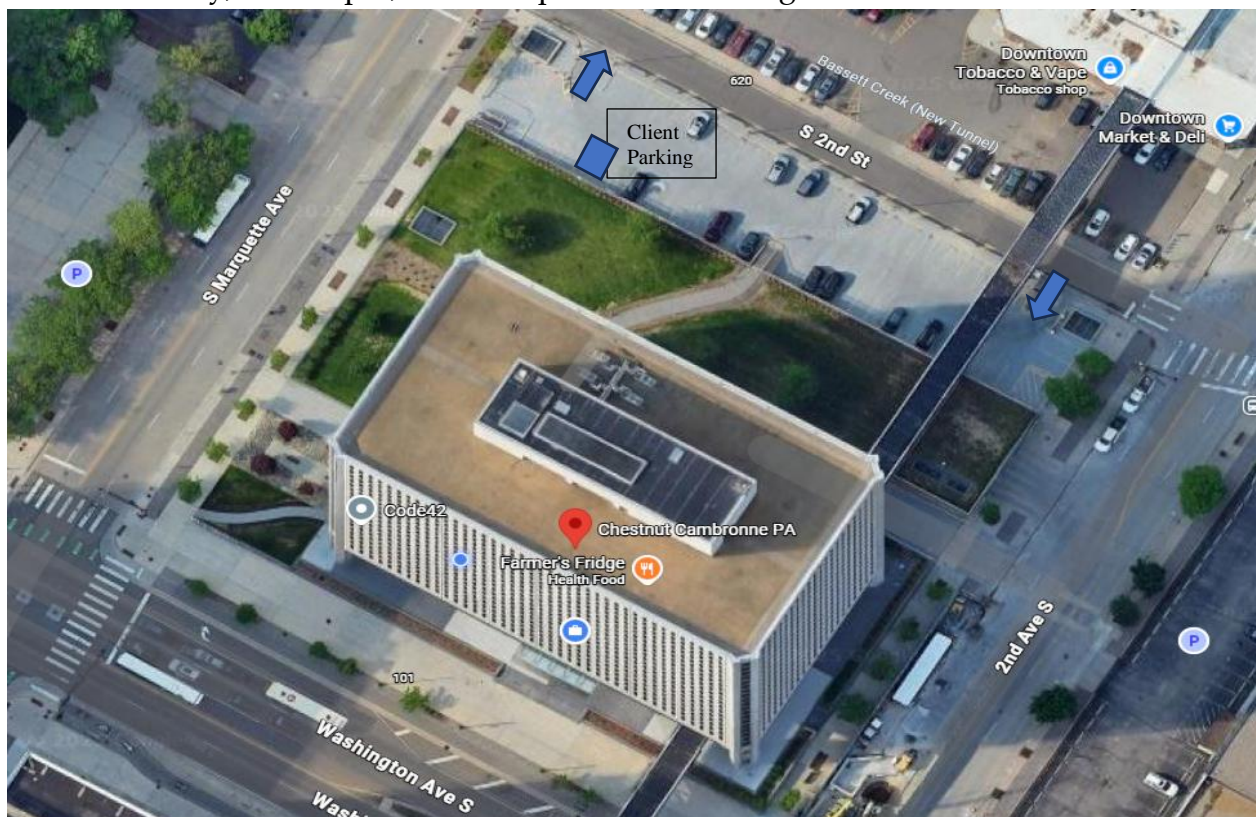

## Parking

Chestnut Cambronne provides validated parking for clients parking in the surface lot behind our building. To enter the surface lot from Washington Avenue South, turn north either onto South Marquette Ave. or Second Ave. South, and then turn onto South 2nd St. (2-way street) The entrance to the lot is on South 2nd Street. There are two reserved parking spots for Chestnut Cambronne (Highlighted below), and the rest is open to the public, including Chestnut Cambronne clients. There is additional metered street parking adjacent to the building and non-validated parking may be available at the Minneapolis Central Library, The Depot, and Marquette Plaza Garage.

### **Driving From MSP Airport**

Take MN-5 East to MN-55 West.

Continue left on MN-55 West to MN-62 West.

Follow MN-62 West. Exit onto 1-35W North.

Keep left at fork and continue onto MN-65.

Follow signs for Downtown/I-94 West.

Exit onto South 11<sup>th</sup> St.

Turn right onto 3<sup>rd</sup> Ave. South.

Turn left onto South Washington Ave., the building will be on the right.

### **Driving From the North on 35W**

Take 1-35W South to exit 17C for Washington Ave.

Turn right onto South Washington Ave., the building will be on the right.